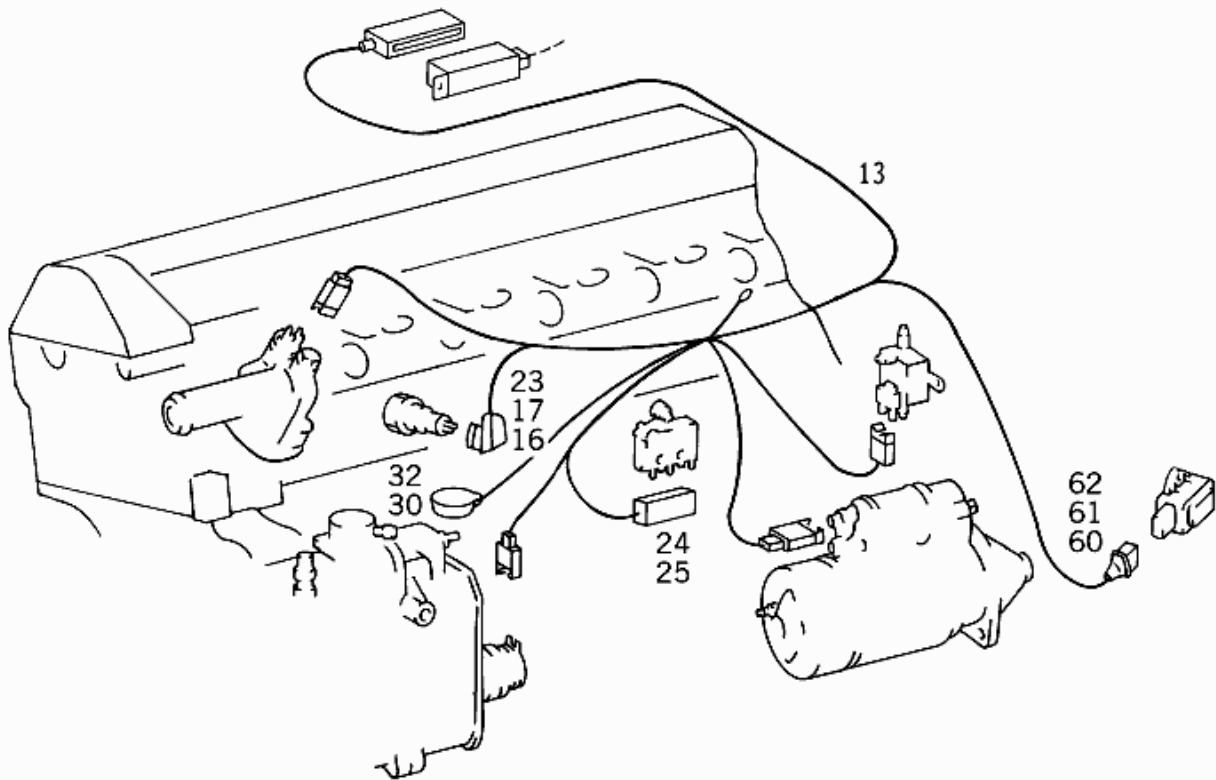

- Picture -

Mode :	MD mode	Mod. des. overview :	PASSENGER CAR,SEDAN
FIN/MD :	WDB 1401341A207496	Catalog no. :	19B - STANDARD
VIN :		Major assembly :	
Sales designation :	S350D	Major assembly MD :	
Assortment class :	Car	Group :	54 - ELECTRICAL EQUIPMENT AND INSTRUMENTS
Market :	Europe	Subgroup :	120 - ENGINE CABLE HARNESS
		Picture number:	B5412000082.000627

DIESEL

null