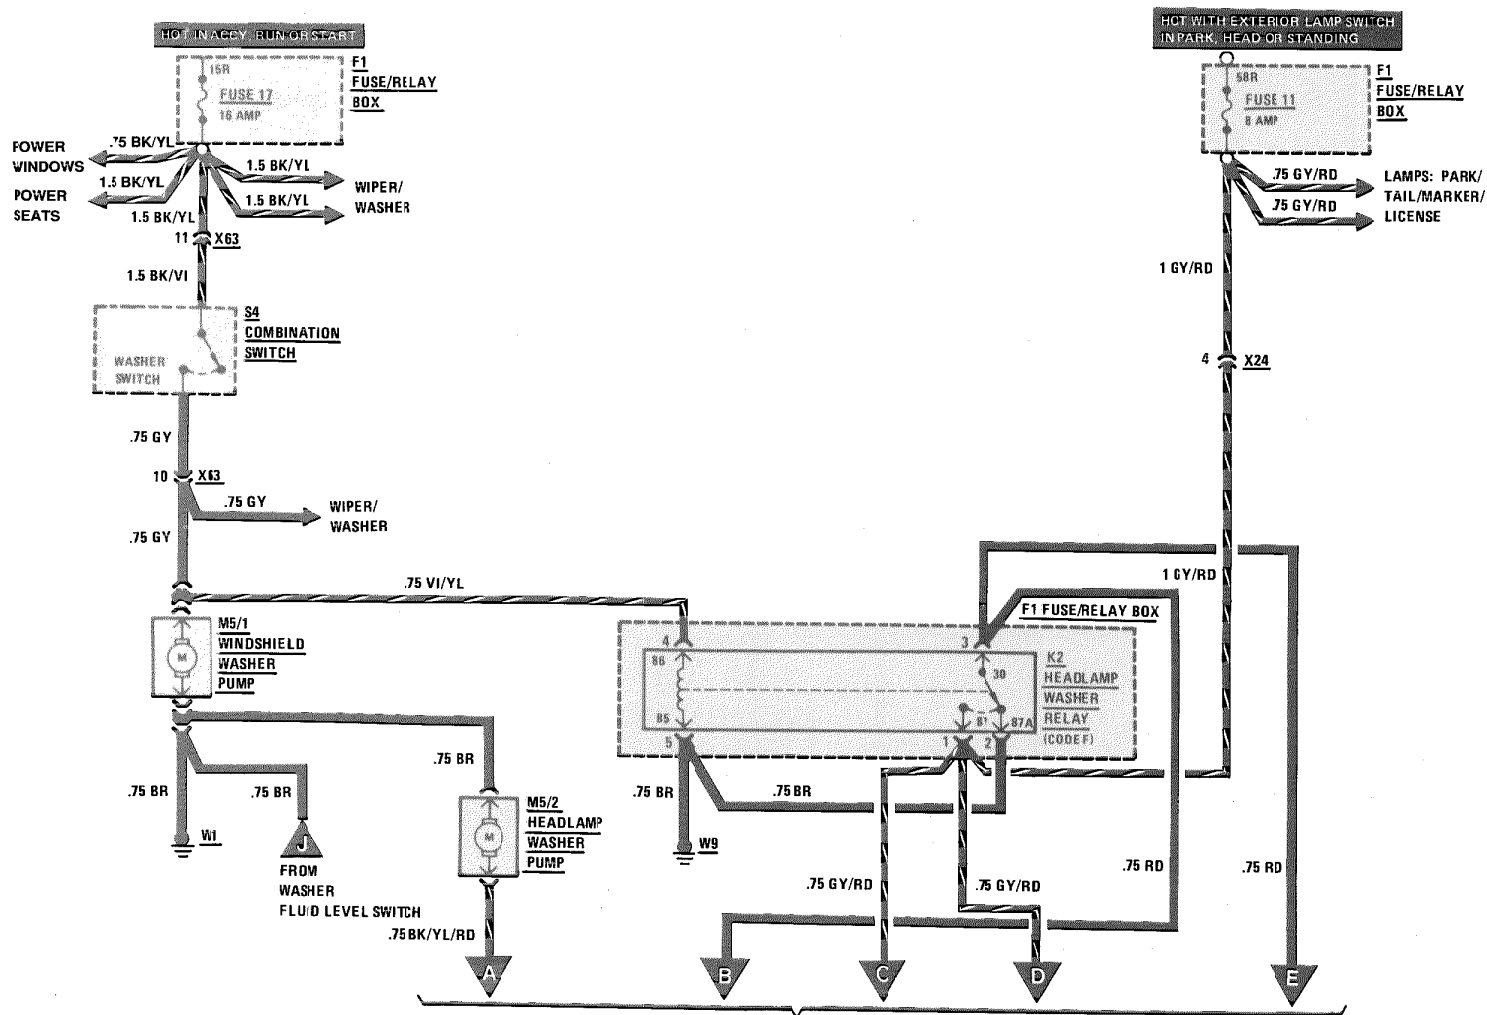

HEADLAMP WIPER/WASHER

AS OF MY 1986

126

126.0/1

1/87

CONTINUED ON FOLLOWING PAGE

REVISIONS:

--

HEADLAMP WIPER/WASHER

AS OF MY 1986

1/87

CONTINUED FROM PREVIOUS PAGE

126.0/1

126/1

REVISIONS:

--