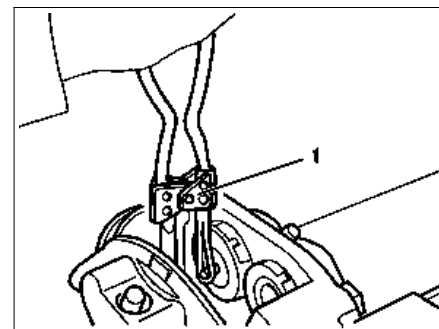

MODEL 107, 123, 124, 126, 129, 140, 168, 169.0 /3, 170, 201, 202, 203, 208, 210, 215, 220, 460, 461, 463, 601, 602, 611, 667, 668, 669, 670

Use:

Pliers for pressing dust cap onto collar of fixed brake caliper

Note:

Model 124, 126.04, 201 and 202 rear only.

N42.10-0290-01