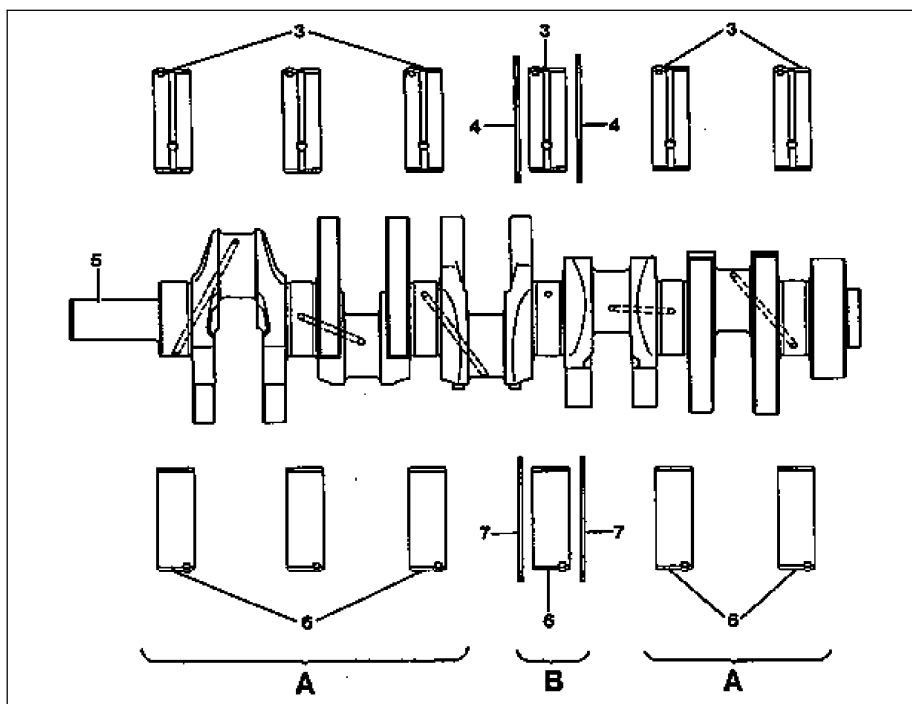

Engine 601

- 3 Crankshaft bearing shells (top)
- 4 Thrust washers (top)
- 5 Crankshaft
- 6 Crankshaft bearing shells (bottom)
- 7 Thrust washers (bottom)
- A Radial bearing
- B Radial and axial bearing (fit bearing)

D03.20-0052-06

Engine 602

- 3 Crankshaft bearing shells (top)
- 4 Thrust washers (top)
- 5 Crankshaft
- 6 Crankshaft bearing shells (bottom)
- 7 Thrust washers (bottom)
- A Radial bearing
- B Radial and axial bearing (fit bearing)