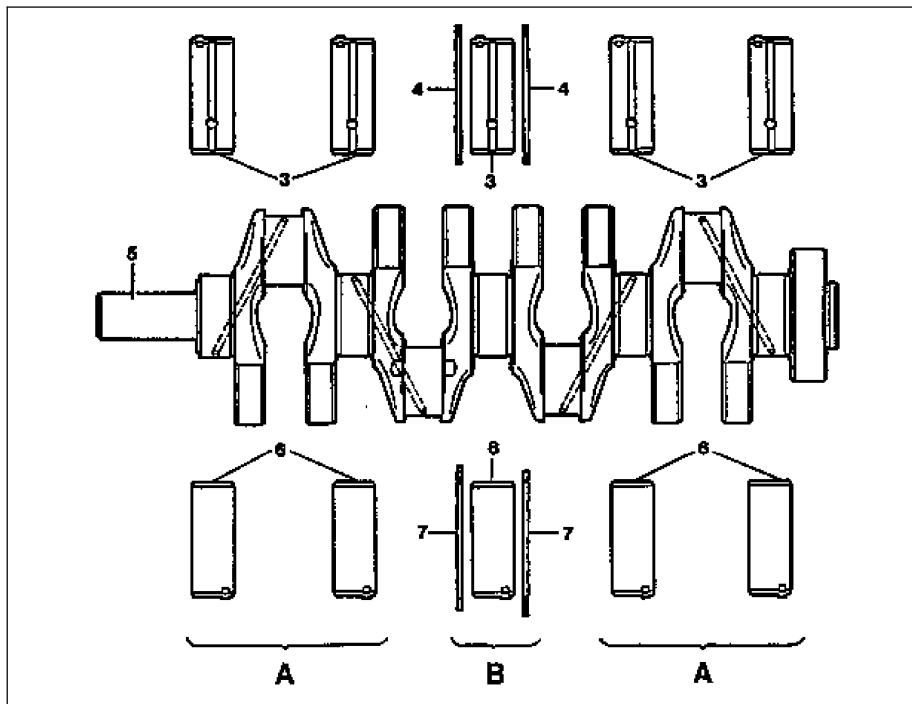

Engine 601

- 3 Crankshaft bearing shells (top)
- 4 Thrust washers (top)
- 5 Crankshaft
- 6 Crankshaft bearing shells (bottom)
- 7 Thrust washers (bottom)
- A Radial bearing
- B Radial and axial bearing (fit bearing)

D03.20-0052-06

Engine 602

- 3 Crankshaft bearing shells (top)
- 4 Thrust washers (top)
- 5 Crankshaft
- 6 Crankshaft bearing shells (bottom)
- 7 Thrust washers (bottom)
- A Radial bearing
- B Radial and axial bearing (fit bearing)